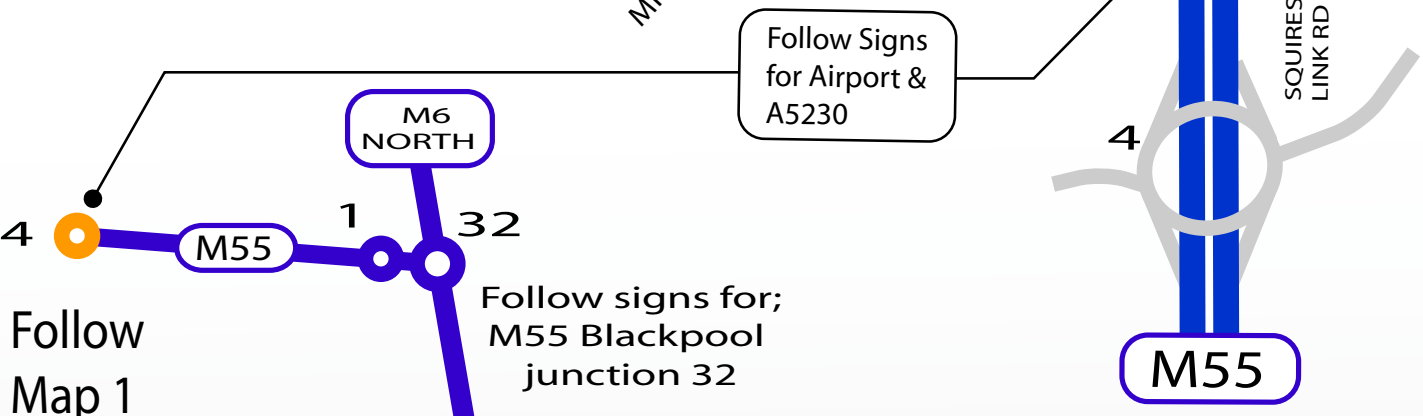

Fylde Micro Ltd,
 8 Avroe Crescent,
 Blackpool Business Park,
 Squires Gate,
 Blackpool, FY4 2DP
 Tel: +44 (0) 1253 407040
 Fax: +44 (0) 1253 407073

Map 1

Map 2

Approximate distance from Manchester Airport to Blackpool is 87 kilometres