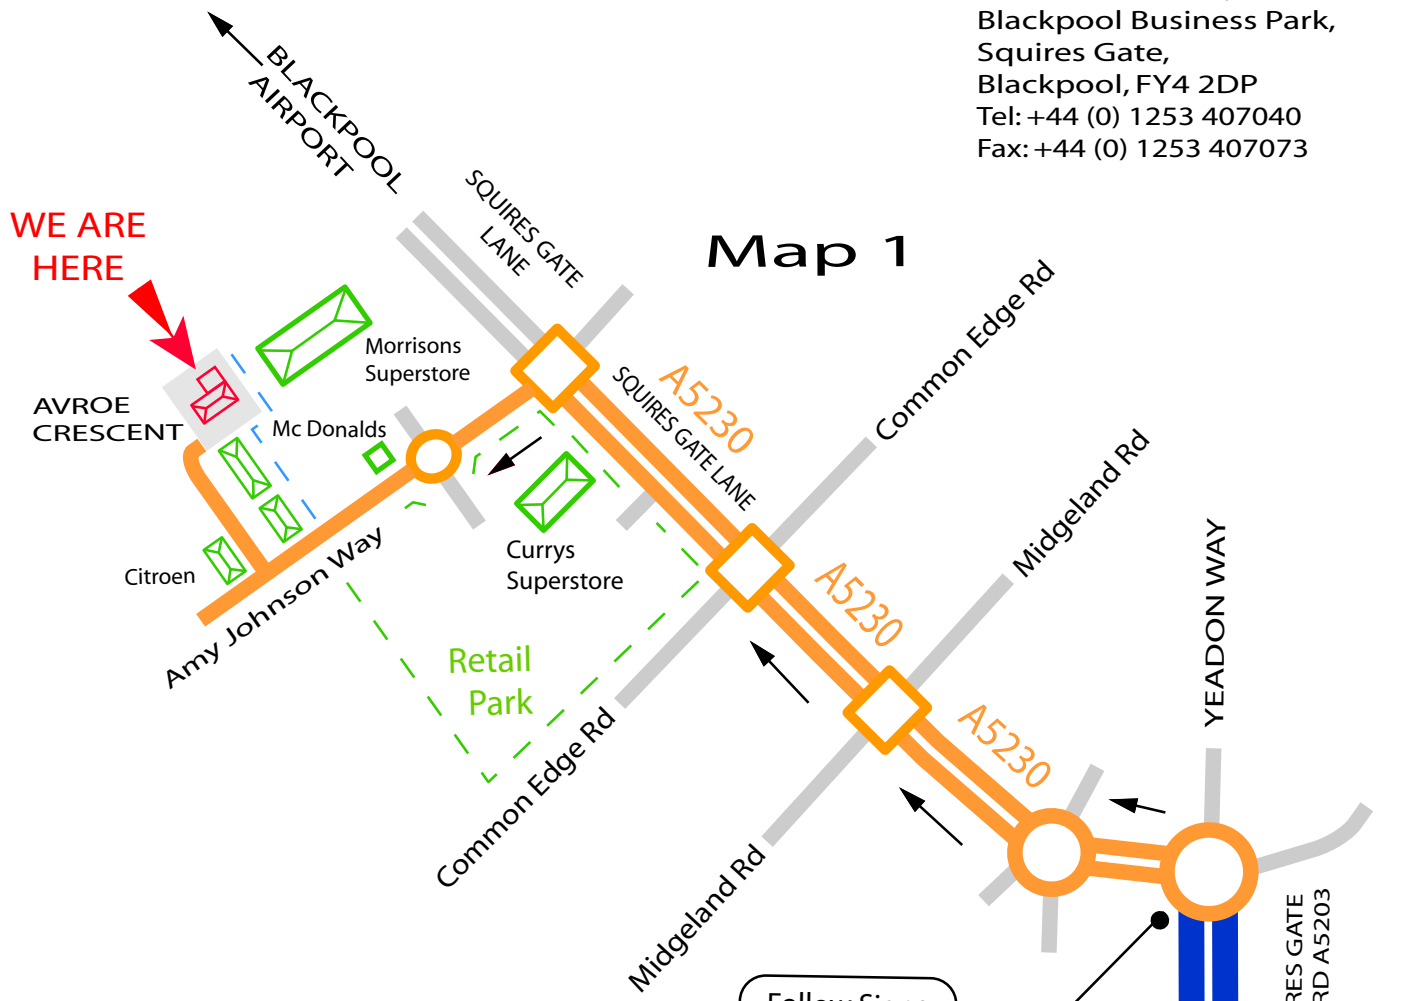

Fylde Micro Ltd,
 8 Avroe Crescent,
 Blackpool Business Park,
 Squires Gate,
 Blackpool, FY4 2DP
 Tel: +44 (0) 1253 407040
 Fax: +44 (0) 1253 407073

Map 1

Map 2

Approximate distance from Manchester Airport to Blackpool is 87 kilometres