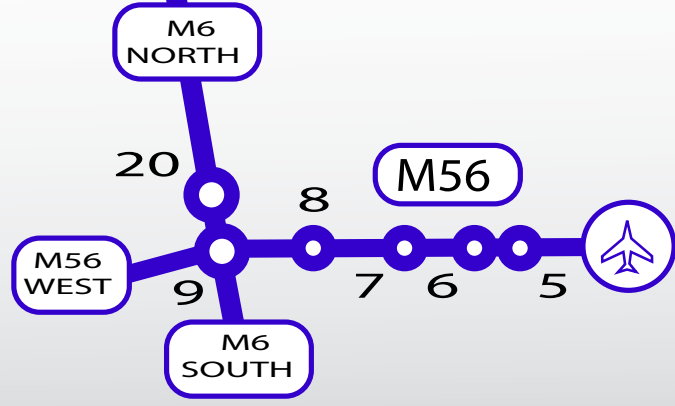

Fylde Micro Ltd,
 8 Avroe Crescent,
 Blackpool Business Park,
 Squires Gate,
 Blackpool, FY4 2DP
 Tel: +44 (0) 1253 407040
 Fax: +44 (0) 1253 407073

Map 1

Map 2

Approximate distance from Manchester Airport to Blackpool is 87 kilometres